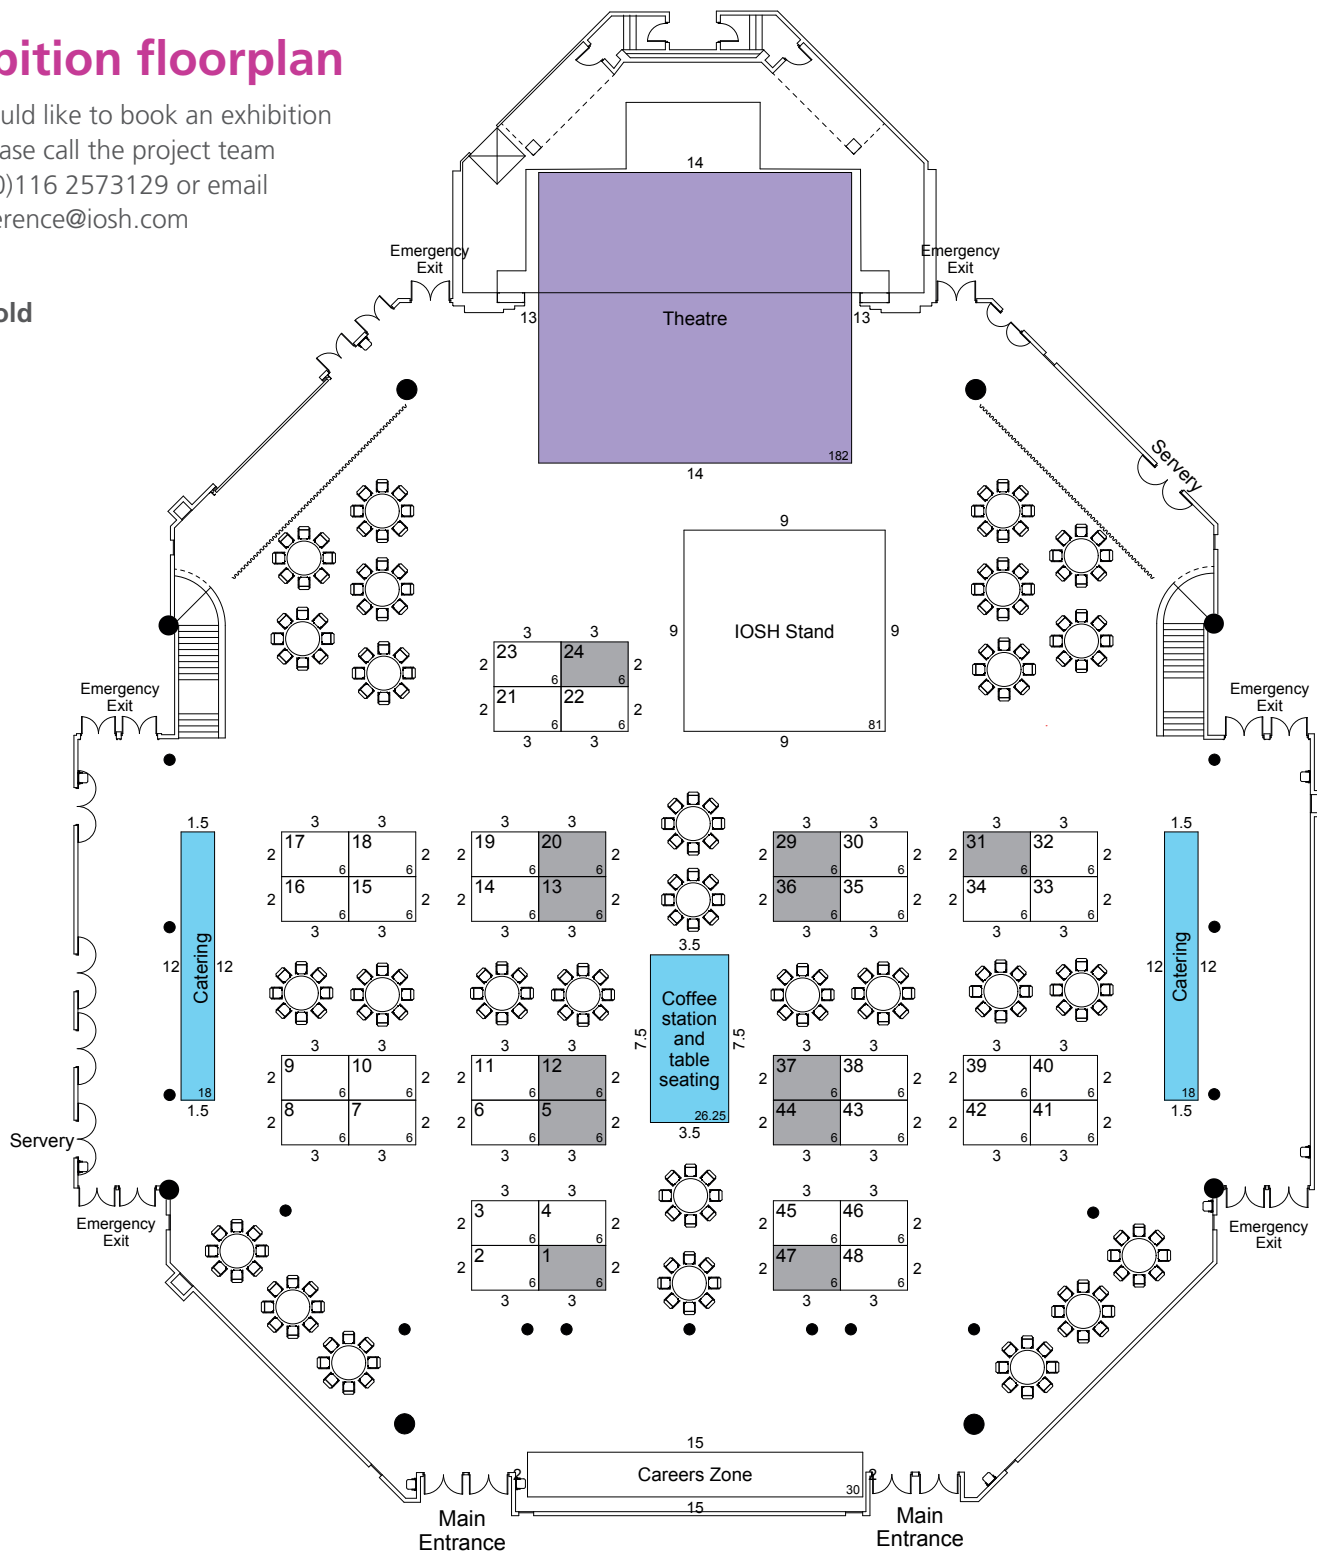

L4 - HALL 3

Exhibition floorplan

If you would like to book an exhibition space please call the project team on +44 (0)116 2573129 or email ioshconference@iosh.com

Sold

Please note:
floorplan is subject to change and is not to scale

↑
VISITORS
ENTRANCE